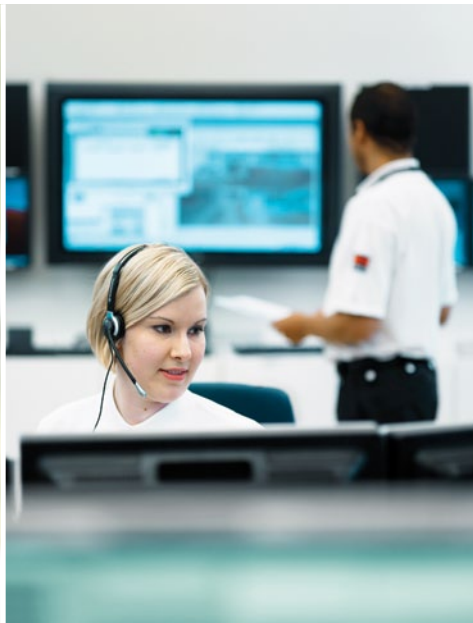

INTEGRATED GUARDING SOLUTIONS

Integrated Guarding Solutions are designed to provide you with an effective security solution that will meet your budget while increasing security at your facility.

Our team will work with you to create a customized Guarding Solution that combines any number of our service offerings. Integrated Guarding Solutions can result in: Cost Efficiencies, Increased Security Coverage, and Service Unification.